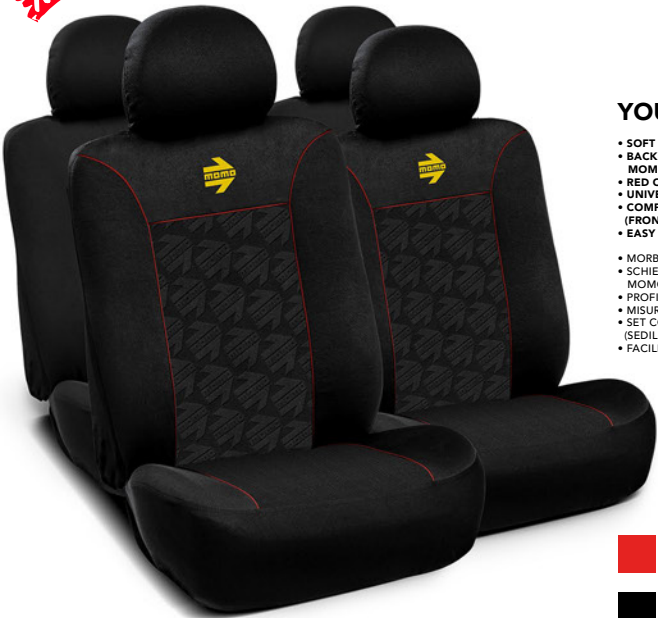

NEW

YOUNG

10 PCS

- SOFT BLACK POLYESTER
- BACKREST WITH EMBOSSED MOMO LOGO
- RED OR BLACK PIPING
- UNIVERSAL SIZE
- COMPLETE SET OF 10 pcs (FRONT / REAR SEATS)
- EASY INSTALLATION

SC050BR
BLACK-RED, YELLOW MOMO LOGO
NERO-ROSSO, LOGO MOMO GIALLO

SC050BK
BLACK-BLACK, YELLOW MOMO LOGO
NERO-NERO, LOGO MOMO GIALLO

NEW