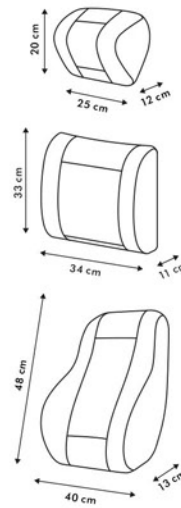

MEMORY FOAM TECHNOLOGY

SOFT MEMORY FOAM LUMBAR SUPPORT MADE IN ECO LEATHER. YELLOW MOMO LOGO ON FRONT AND BOTH SIDES.

SUPPORTO SCHIENA IN MORBIDA MEMORY FOAM RIVESTITA IN ECOPELLE. LOGO MOMO GIALLO FRONTALE E SU ENTRAMBI I LATI.

MOMO SEAT SUPPORTS ARE THE BEST COMPLETION FOR THE CAR SEATS. ENTIRELY MADE IN MEMORY FOAM, THEY PROVIDE A VERY COMFORTABLE SUPPORT TO THE BACK AND TO THE NECK, FAVOURING A CORRECT POSITION AND A RELAXING DRIVING.

I SUPPORTI SEDILE MOMO SONO IL MIGLIORE COMPLEMENTO PER I SEDILI DELL'AUTO. INTERAMENTE REALIZZATI IN MEMORY FOAM, OFFRONO ALLA SCHIENA E COLLO UN CONFORTEVOLE SUPPORTO, FAVORENDO UNA POSIZIONE DI GUIDA CORRETTA E RILASSANTE.