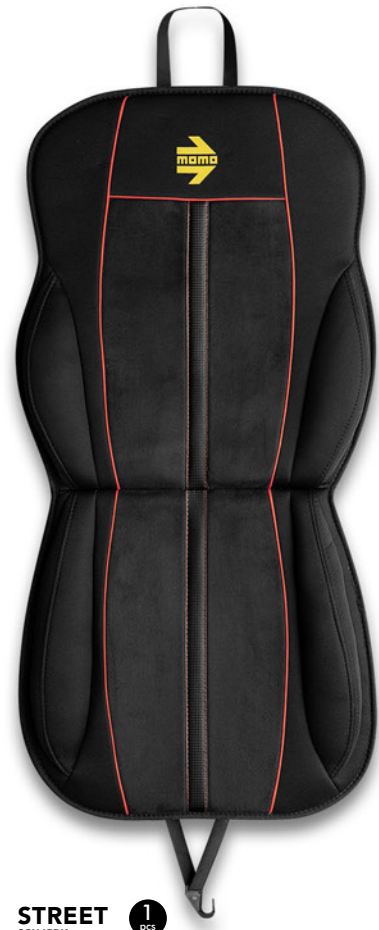

STREET 1
SCU45BK pcs